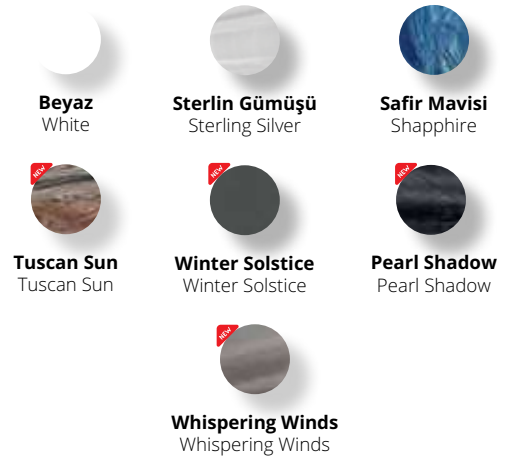

KABUK RENK SEÇENEKLERİ
SHELL COLOR OPTIONS

GÖVDE PANEL RENK SEÇENEKLERİ
BODY PANEL COLOR OPTIONS

JET OPSİYONLARI
JET OPTIONS