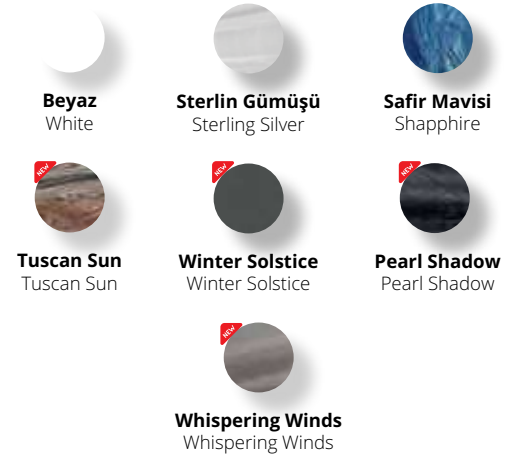

KABUK RENK SEÇENEKLERİ SHELL COLOR OPTIONS

GÖVDE PANEL RENK SEÇENEKLERİ BODY PANEL COLOR OPTIONS

BALBOA water group Lucite International

JET OPSİYONLARI JET OPTIONS