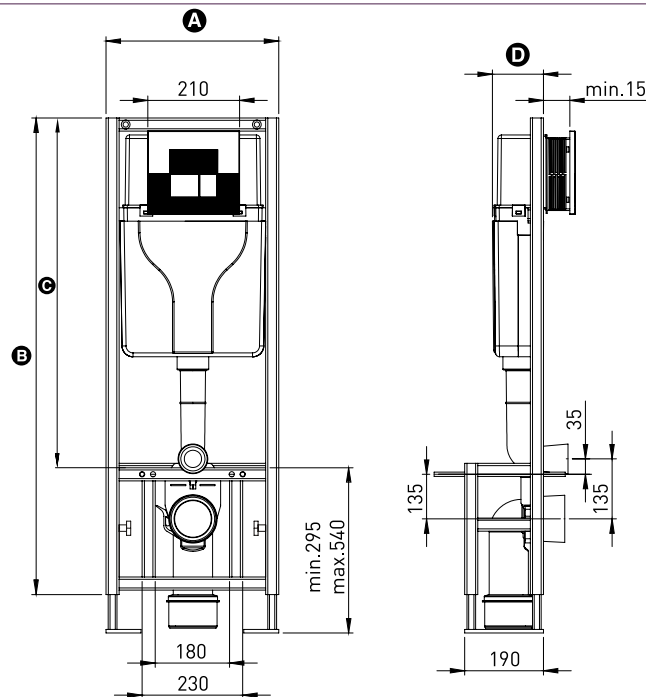

Ürün Tanımı Product Type	Ürün Kod Product Code	A	B	C	D	Desi Deci	Fiyat Price
SAN74 Fluidmaster	500-RZVSN074AD0000001	513 mm	1125 mm	825 mm	74 mm	60	€ 126,00
SAN85	500-RZVSN085AD0000001	450 mm	1100 mm	800 mm	85 mm	42	€ 103,00
SAN100	500-RZVSN100AD0000001	395 mm	1100 mm	800 mm	100 mm	31	€ 101,00