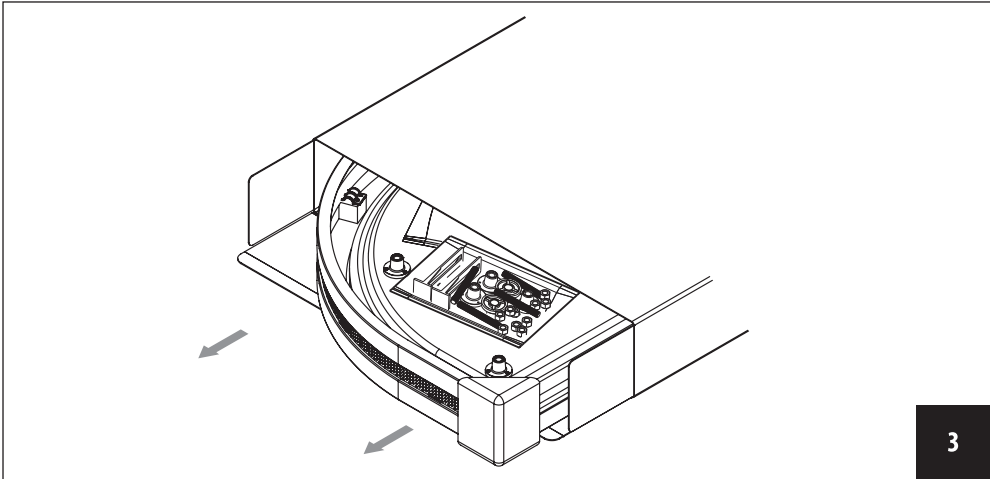

## Oval Shower Tray Installation Guide

4

**No: 1** M12 x12 cm

5x

**No: 2** M12

10x

**No: 3**

5x