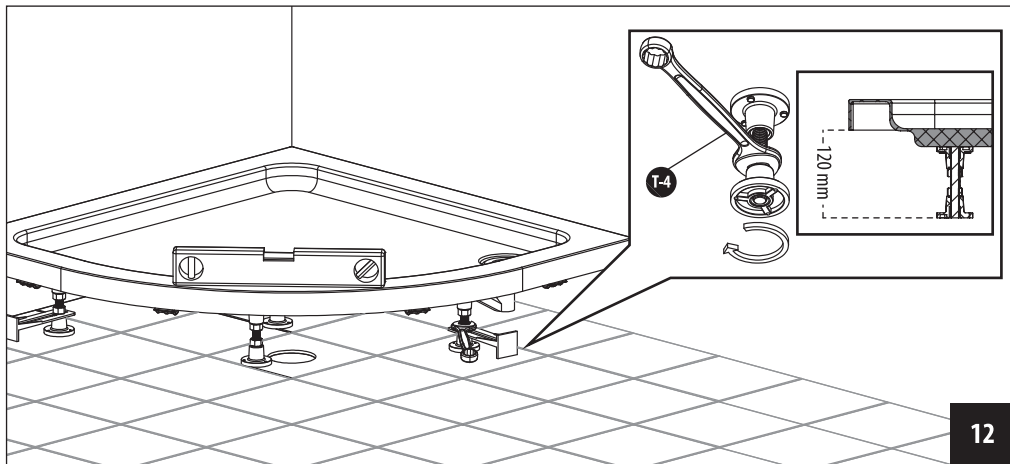

4x

No: 7

2x

No: 8

2x

12