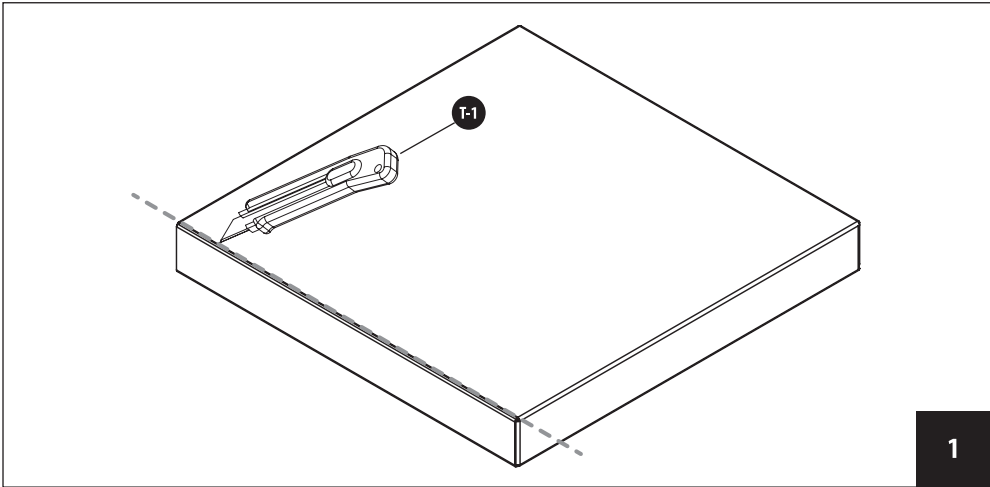

## Oval Shower Tray Installation Guide

4

**No: 1** M12 x12 cm

5x

**No: 2** M12

10x

**No: 3**

5x