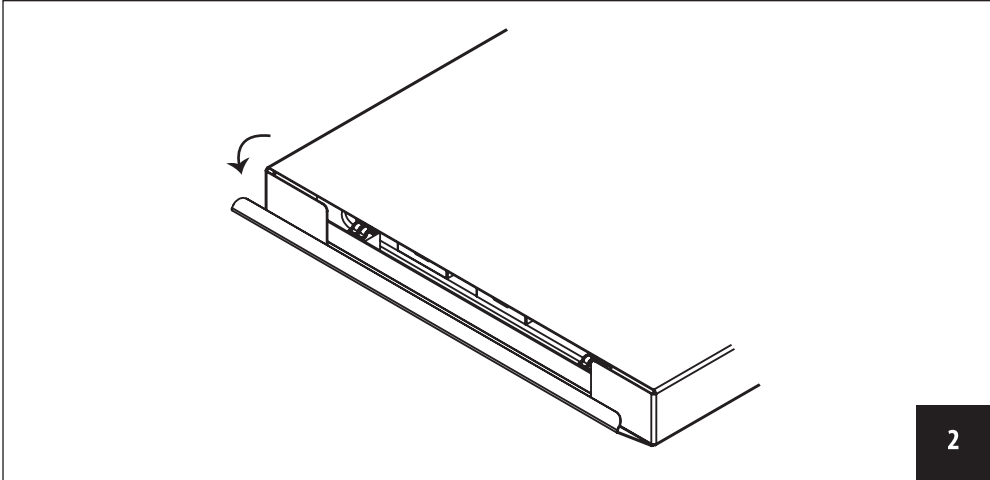

## Oval Shower Tray Installation Guide

4

**No: 1** M12 x12 cm

5x

**No: 2** M12

10x

**No: 3**

5x